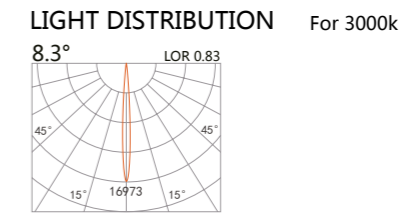

TRACK-SPOT LIGHT

ZETA Aluminium driver box

227 110		
LED Power	Colour Temp	Luminous
8.2W	2700/3000K 4000/5000K	754lm 754lm

227 111		
LED Power	Colour Temp	Luminous
12.7W	2700/3000K 4000/5000K	1425lm 1526lm
12W _{CWD}	1800~3000K	1045lm

227 112		
LED Power	Colour Temp	Luminous
13W	2700/3000K 4000/5000K	1101lm 1268lm

227 113		
LED Power	Colour Temp	Luminous
21.5W	2700/3000K 4000/5000K	2410lm 2410lm

227 114		
LED Power	Colour Temp	Luminous
33W	2700/3000K 4000/5000K	3769lm 3769lm