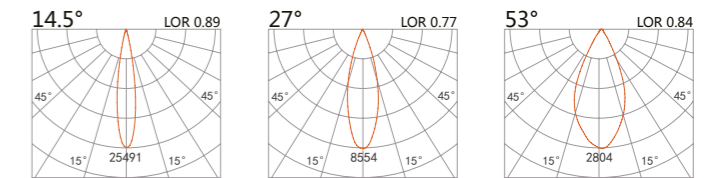

TRACK-SPOT LIGHT

ZETA Aluminium driver box

227 110		
LED Power	Colour Temp	Luminous
8.2W	2700/3000K 4000/5000K	754lm 754lm

227 111		
LED Power	Colour Temp	Luminous
12.7W	2700/3000K 4000/5000K	1425lm 1526lm
12W _{CWD}	1800~3000K	1045lm

227 112		
LED Power	Colour Temp	Luminous
13W	2700/3000K 4000/5000K	1101lm 1268lm

227 113		
LED Power	Colour Temp	Luminous
21.5W	2700/3000K 4000/5000K	2410lm 2410lm

227 114		
LED Power	Colour Temp	Luminous
33W	2700/3000K 4000/5000K	3769lm 3769lm