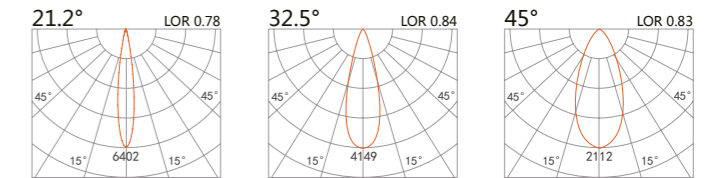

TRACK-SPOT LIGHT

ZETA Aluminium driver box

227 110		
LED Power	Colour Temp	Luminous
8.2W	2700/3000K 4000/5000K	754lm 754lm

227 111		
LED Power	Colour Temp	Luminous
12.7W	2700/3000K 4000/5000K	1425lm 1526lm
12W _{CWD}	1800~3000K	1045lm

227 112		
LED Power	Colour Temp	Luminous
13W	2700/3000K 4000/5000K	1101lm 1268lm

227 113		
LED Power	Colour Temp	Luminous
21.5W	2700/3000K 4000/5000K	2410lm 2410lm

227 114		
LED Power	Colour Temp	Luminous
33W	2700/3000K 4000/5000K	3769lm 3769lm