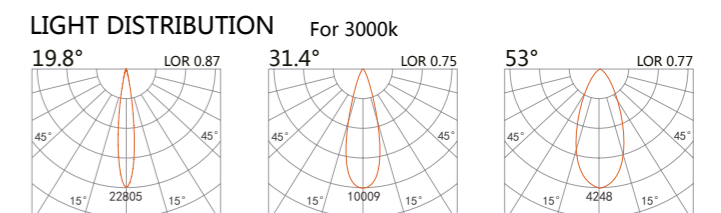

TRACK-SPOT LIGHT

ZETA Aluminium driver box

227 110		
LED Power	Colour Temp	Luminous
8.2W	2700/3000K 4000/5000K	754lm 754lm

227 111		
LED Power	Colour Temp	Luminous
12.7W	2700/3000K 4000/5000K	1425lm 1526lm
12W _{CWD}	1800~3000K	1045lm

227 112		
LED Power	Colour Temp	Luminous
13W	2700/3000K 4000/5000K	1101lm 1268lm

227 113		
LED Power	Colour Temp	Luminous
21.5W	2700/3000K 4000/5000K	2410lm 2410lm

227 114		
LED Power	Colour Temp	Luminous
33W	2700/3000K 4000/5000K	3769lm 3769lm