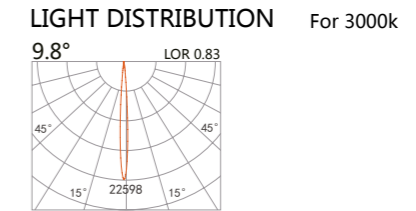

227 112		
LED Power	Colour Temp	Luminous
13W	2700/3000K 4000/5000K	1101lm 1268lm