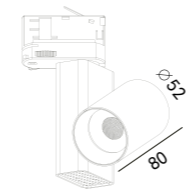

TRACK-SPOT LIGHT

ZETA Aluminium driver box

227 110		
LED Power	Colour Temp	Luminous
8.2W	2700/3000K 4000/5000K	754lm 754lm

227 111		
LED Power	Colour Temp	Luminous
12.7W	2700/3000K 4000/5000K	1425lm 1526lm
12W _{CWD}	1800~3000K	1045lm